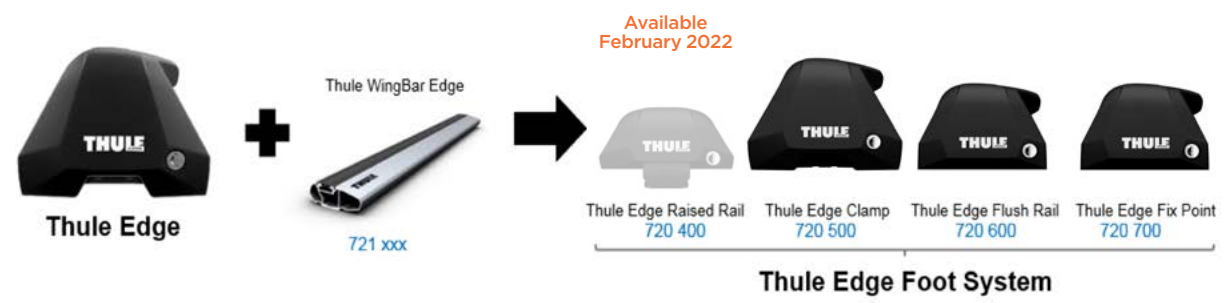

B Max load 40 kg

D Max load 60 kg

K Holes have to be drilled in the roof.

N WingBar Edge has an attractive low profile to the car roof. Therefore care must be taken when fixing additional accessories, such as roof boxes, so as not to interfere with any existing attachments (like antennas) on the vehicle.

Product name and Product structure

Product name	Product number	EAN/UPC code
Thule SquareBar 108	712100	091021363151
Thule SquareBar 118	712200	091021809147
Thule SquareBar 127	712300	091021727700
Thule SquareBar 135	712400	091021849419
Thule SquareBar 150	712500	091021343269
Thule WingBar Evo 108	711100	091021729810
Thule WingBar Evo 108 Black	711120	091021421790
Thule WingBar Evo 118	711200	091021837935
Thule WingBar Evo 118 Black	711220	091021139176
Thule WingBar Evo 127	711300	091021660298
Thule WingBar Evo 127 Black	711320	091021298293
Thule WingBar Evo 135	711400	091021687004
Thule WingBar Evo 135 Black	711420	091021365186
Thule WingBar Evo 150	711500	091021624559
Thule WingBar Evo 150 Black	711520	091021999336
Thule Evo Clamp	710500	091021954809
Thule Clamp Kit	145001-145999	see Rec list
Thule Evo Raised Rail	710400	091021655188
Thule WingBar Edge 77	721200	091021998827
Thule WingBar Edge 77 Black	721220	091021358164
Thule WingBar Edge 86	721300	091021012202
Thule WingBar Edge 86 Black	721320	091021559127
Thule WingBar Edge 95	721400	091021383838
Thule WingBar Edge 95 Black	721420	091021082977
Thule WingBar Edge 104	721500	091021981904
Thule WingBar Edge 104 Black	721520	091021722699
Thule WingBar Edge 113	721600	091021523968
Thule WingBar Edge 113 Black	721620	091021307384
Thule Evo Flush Rail	710600	091021896178
Thule Edge Flush Rail	720600	910211270053
Thule Flush Rail Kit	186001-186999	see Rec list
Thule Edge Clamp	720500	091021676213